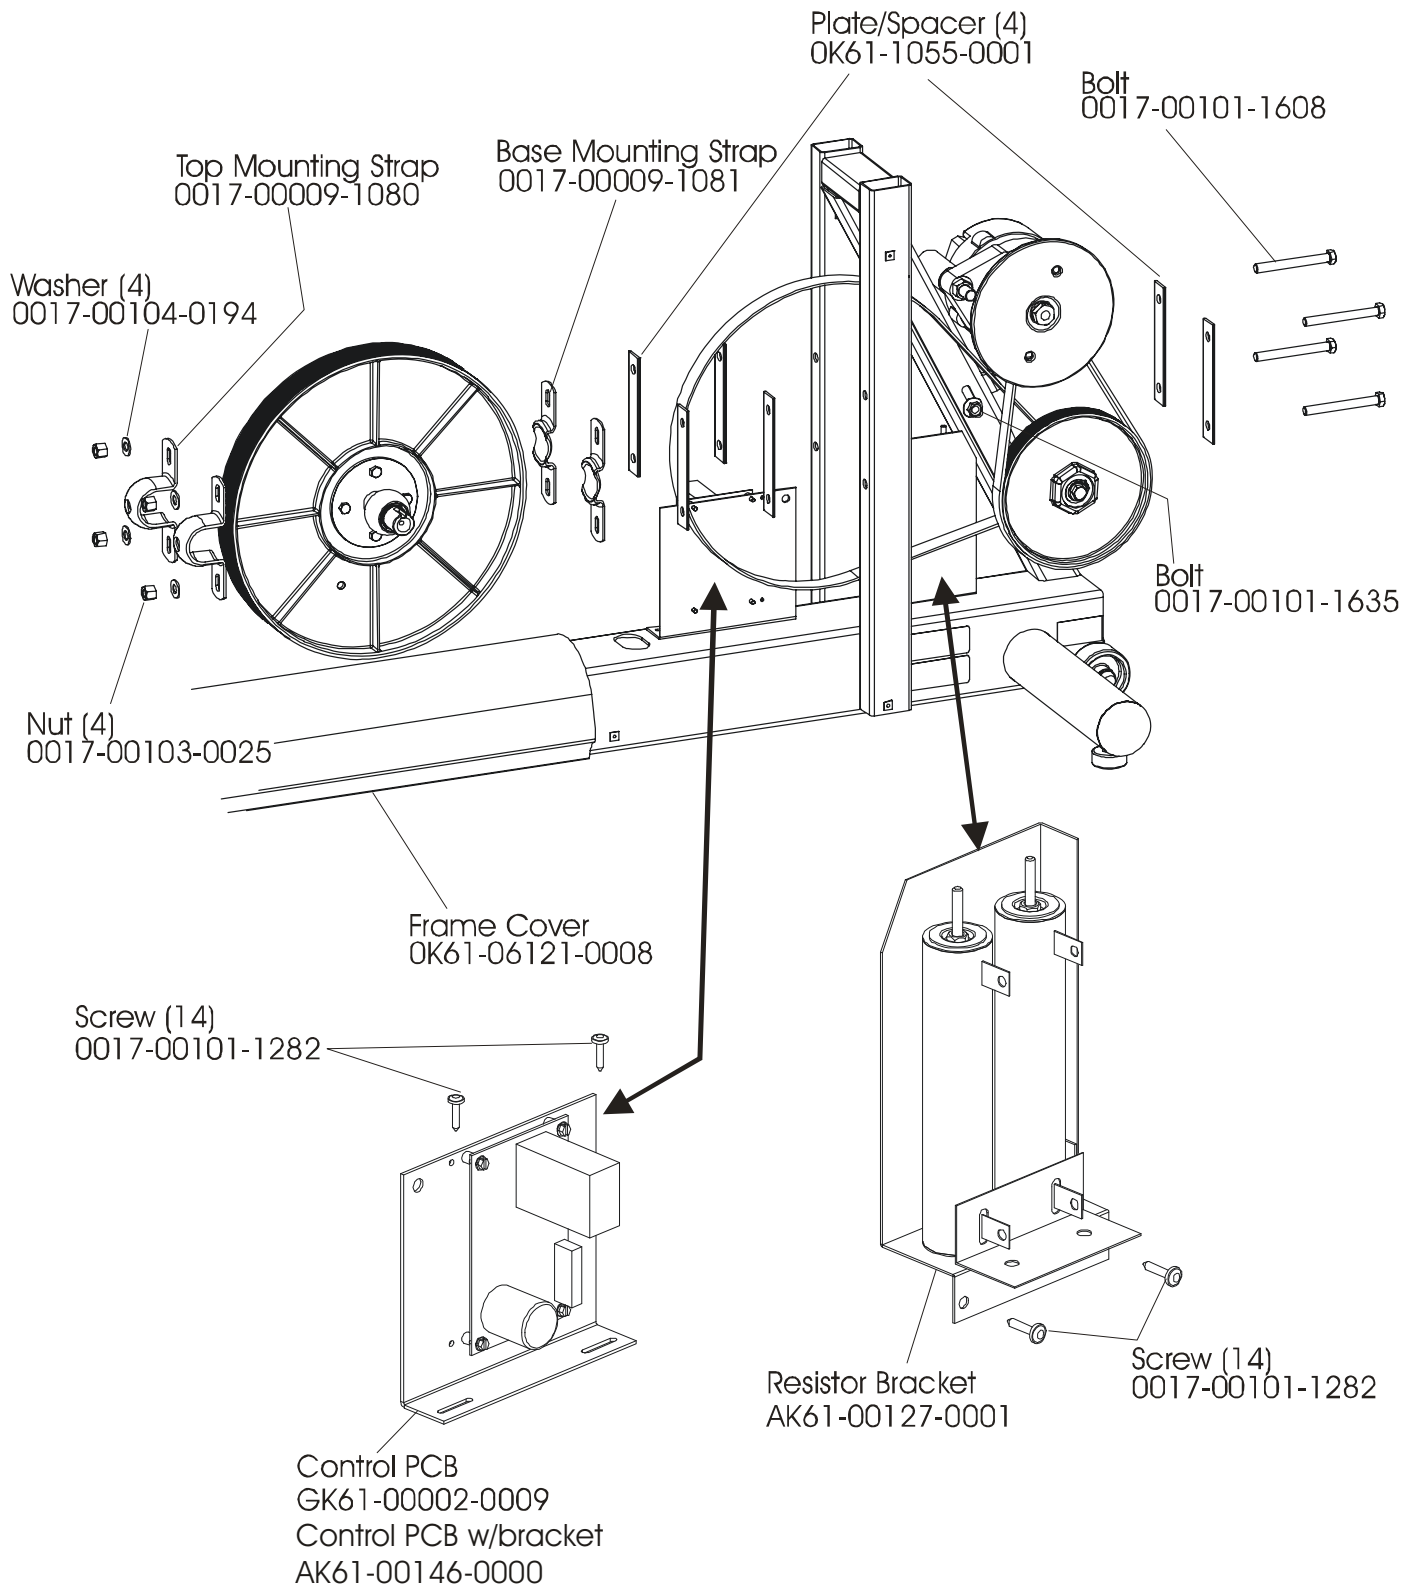

X9i ARCTIC SILVER CROSS-TRAINER
ROLLER ASSEMBLY

X9-0XXX-04
S/N AXQ10000 and up

DRIVE LINKAGE ASSEMBLY

S/N AXQ100000 and up

FRAME ASSEMBLY

S/N AXQ10000 and up

CLEVIS & FRONT FRAME COVERS

S/N AXQ10000 and up