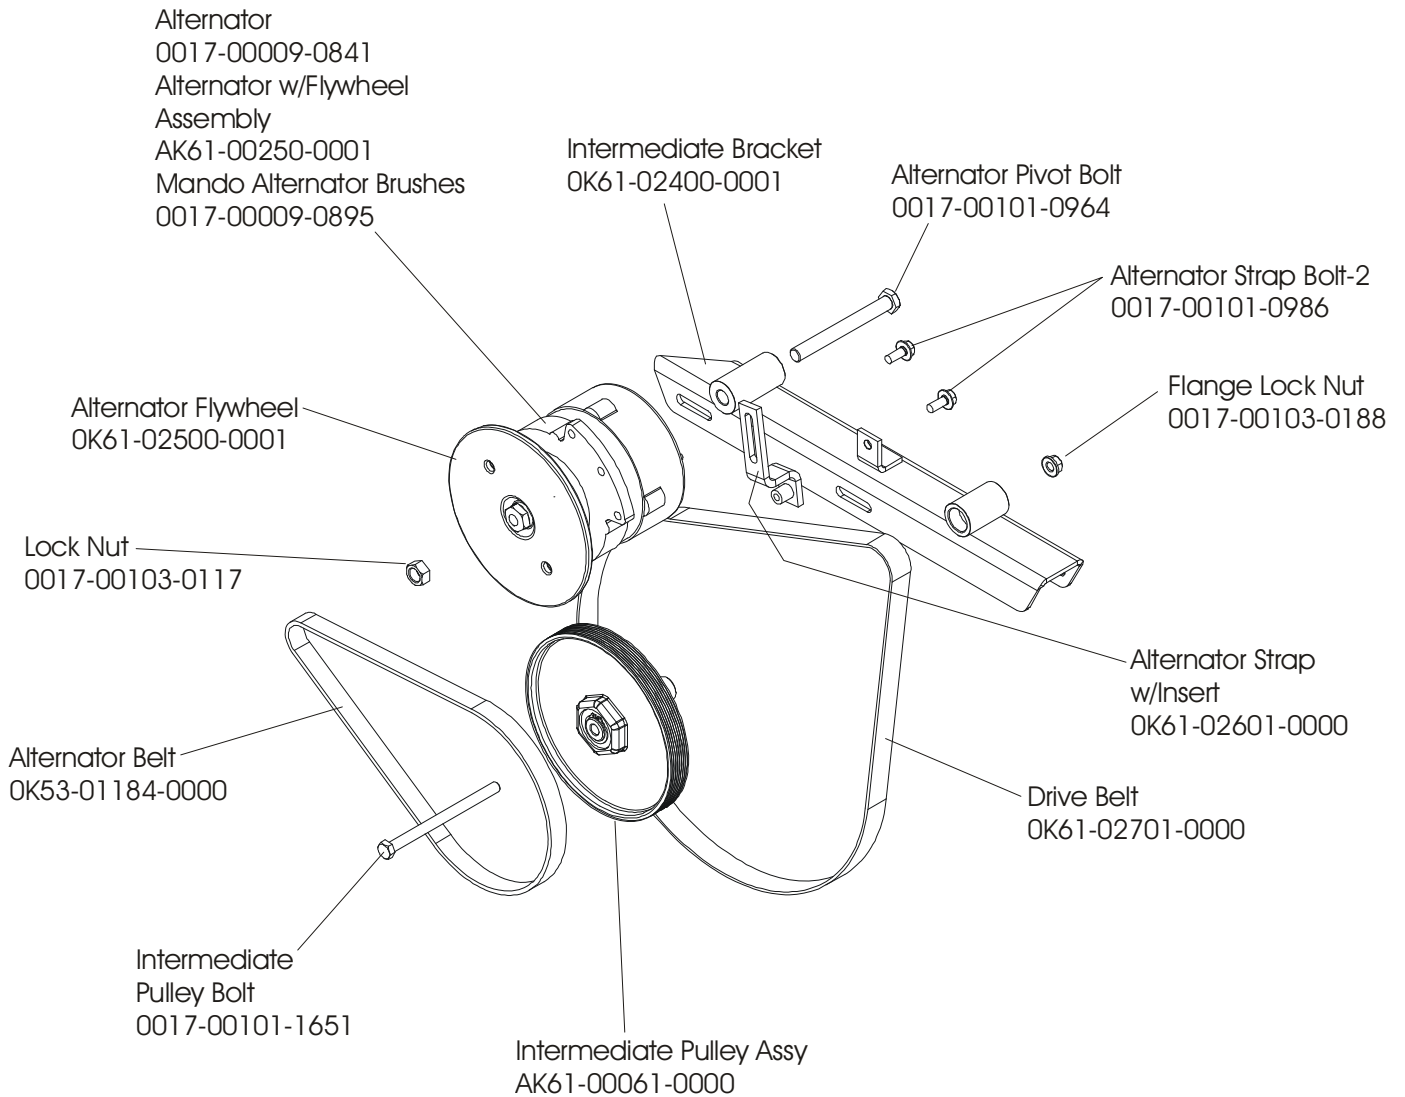

LifeFitness

ARCTIC SILVER CROSS-TRAINER X9i-0XXX-04

Customer Support Services
PARTS MANUAL revised 4 March 2010

X9I ARCTIC SILVER CROSS-TRAINER
REFERENCES

X9-0XXX-04
S/N AXQ100000 and up

OPERATION MANUAL	M051-00K20-B320
SERVICE MANUAL	M051-00K61-A110
ARCTIC SILVER TOUCH UP PAINT: SPRAY CAN .5 OZ BOTTLE W/APPLICATOR .33 OZ PEN	0017-00008-0204 0017-00008-0205 0017-00008-0206
STEALTH GRAY TOUCH UP PAINT (FOR ROCKER ARMS): SPRAY CAN .5 OZ BOTTLE W/APPLICATOR	0017-00008-0199 0017-00008-0198
HARDWARE BAG	AK61-00197-0000
POWER SUPPLY, 9v	118E-00001-0165

The X9-0XXX-04 has both Telemetry and LifePulse sensors for Heart Rate.

X9I ARCTIC SILVER CROSS-TRAINER
CONTENTS

X9-0XXX-04
S/N AXQ100000 and up

	Page
DRIVE BELTS AND ALTERNATOR.....	4
CONSOLE SUPPORT ASSEMBLY.....	5
CONSOLE ASSEMBLY	6
ROLLER ASSEMBLY	7
CRANKSHAFT ASSEMBLY.....	8
DRIVE LINKAGE ASSEMBLY.....	9
ANTI-LIFT BRACKET AND OUTER PEDAL COVERS.....	10
FRAME ASSEMBLY.....	11
CLEVIS AND FRONT FRAME COVERS	12
PEDAL LEVER ASSEMBLY.....	13
ROCKER ARM COVERS	14
ROCKER ARM ASSEMBLY.....	15
REAR DRIVE SHROUDS W/DECALS.....	16
UPPER ARM / HEART RATE ASSEMBLY	17
CABLES.....	18

X9i ARCTIC SILVER CROSS-TRAINER
DRIVE BELTS AND ALTERNATOR

X9-0XXX-04
S/N AXQ100000 and up

**X9i ARCTIC SILVER CROSS-TRAINER
CONSOLE SUPPORT ASSEMBLY**

**X9-0XXX-04
S/N AXQ10000 and up**

X9i ARCTIC SILVER CROSS-TRAINER
CONSOLE ASSEMBLY