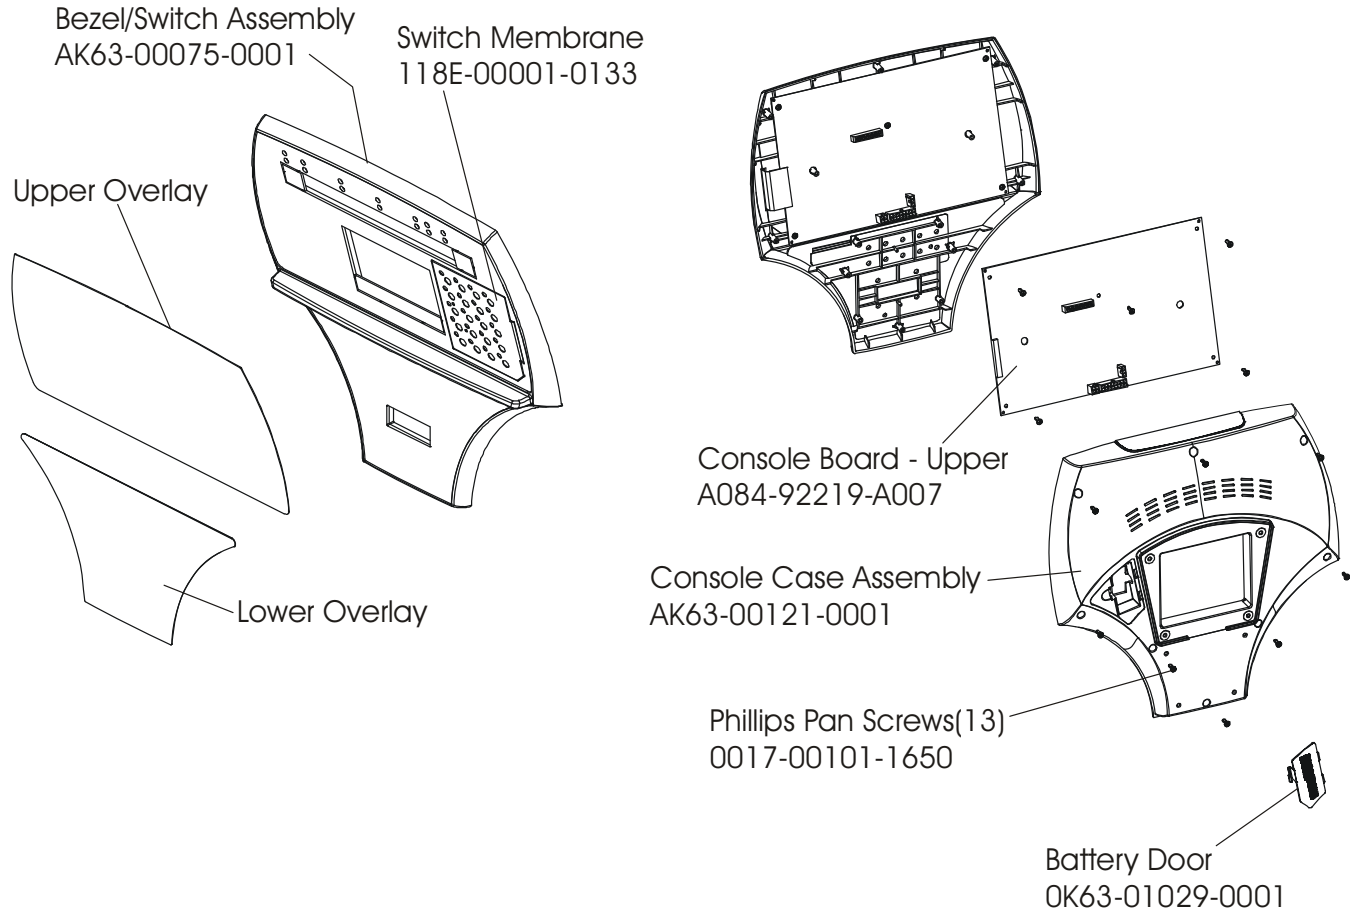

X9i ARCTIC SILVER CROSS-TRAINER
CONSOLE ASSEMBLY

X9-0XXX-04
S/N AXQ10000 and up

Console Assembly	Overlay/Bezel/ Switch Assembly	Upper Overlay	Lower Overlay
AK61-00193-0001 Eng/Eng	AK61-00195-0001	OK61-01382-0001	OK61-01384-0001
AK61-00193-0002 Eng/Met	AK61-00195-0001	OK61-01382-0001	OK61-01384-0001
AK61-00193-0003 Ger/Met	AK61-00195-0003	OK61-01382-0003	OK61-01384-0003
AK61-00193-0004 Spn/Met	AK61-00195-0004	OK61-01382-0004	OK61-01384-0004
AK61-00193-0007 Frn/Met	AK61-00195-0007	OK61-01382-0007	OK61-01384-0007
AK61-00193-0008 Itl/Met	AK61-00195-0008	OK61-01382-0008	OK61-01384-0008
AK61-00193-0009 Dut/Met	AK61-00195-0009	OK61-01382-0009	OK61-01384-0009
AK61-00193-0010 Por/Met	AK61-00195-0010	OK61-01382-0010	OK61-01384-0010