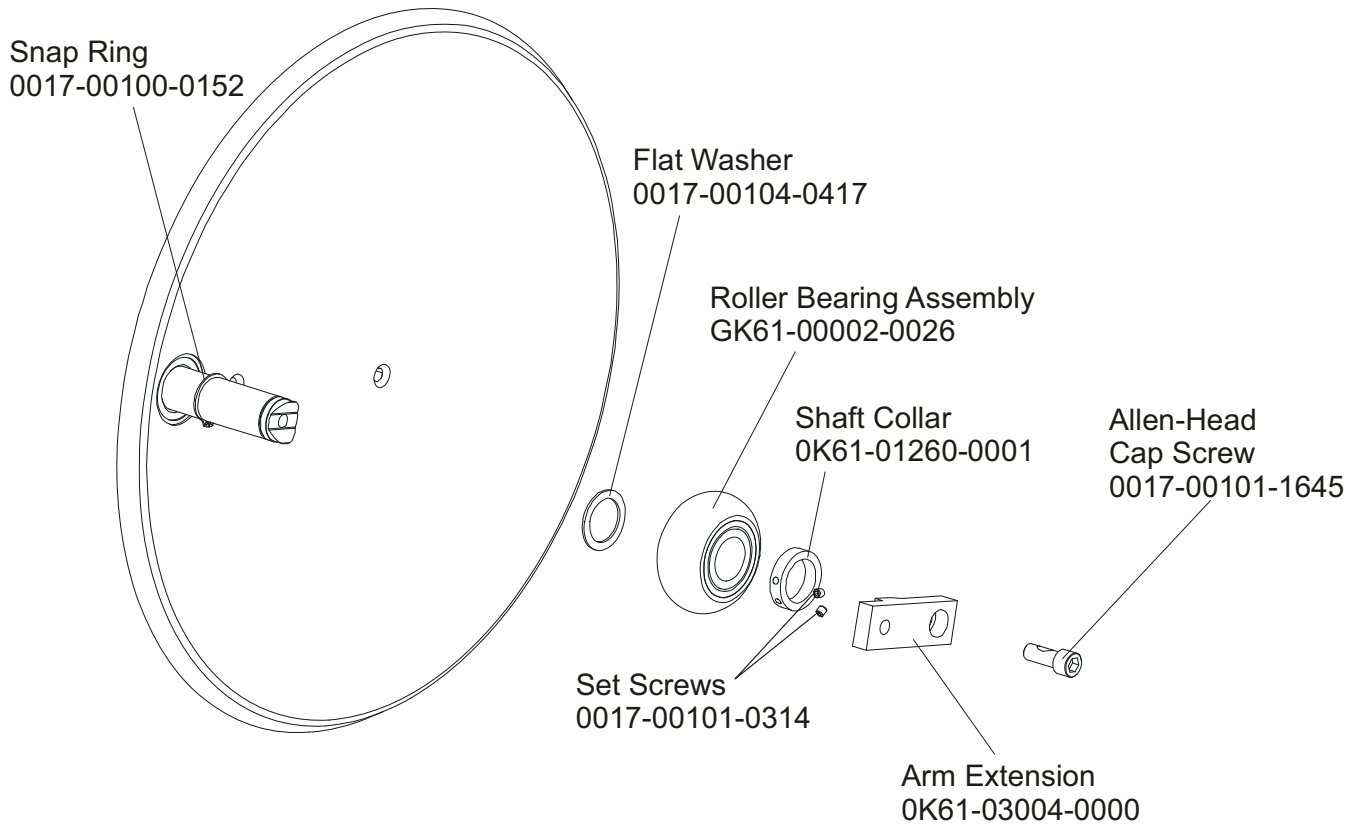

X9i ARCTIC SILVER CROSS-TRAINER
ROLLER ASSEMBLY

X9-0XXX-04
S/N AXQ10000 and up