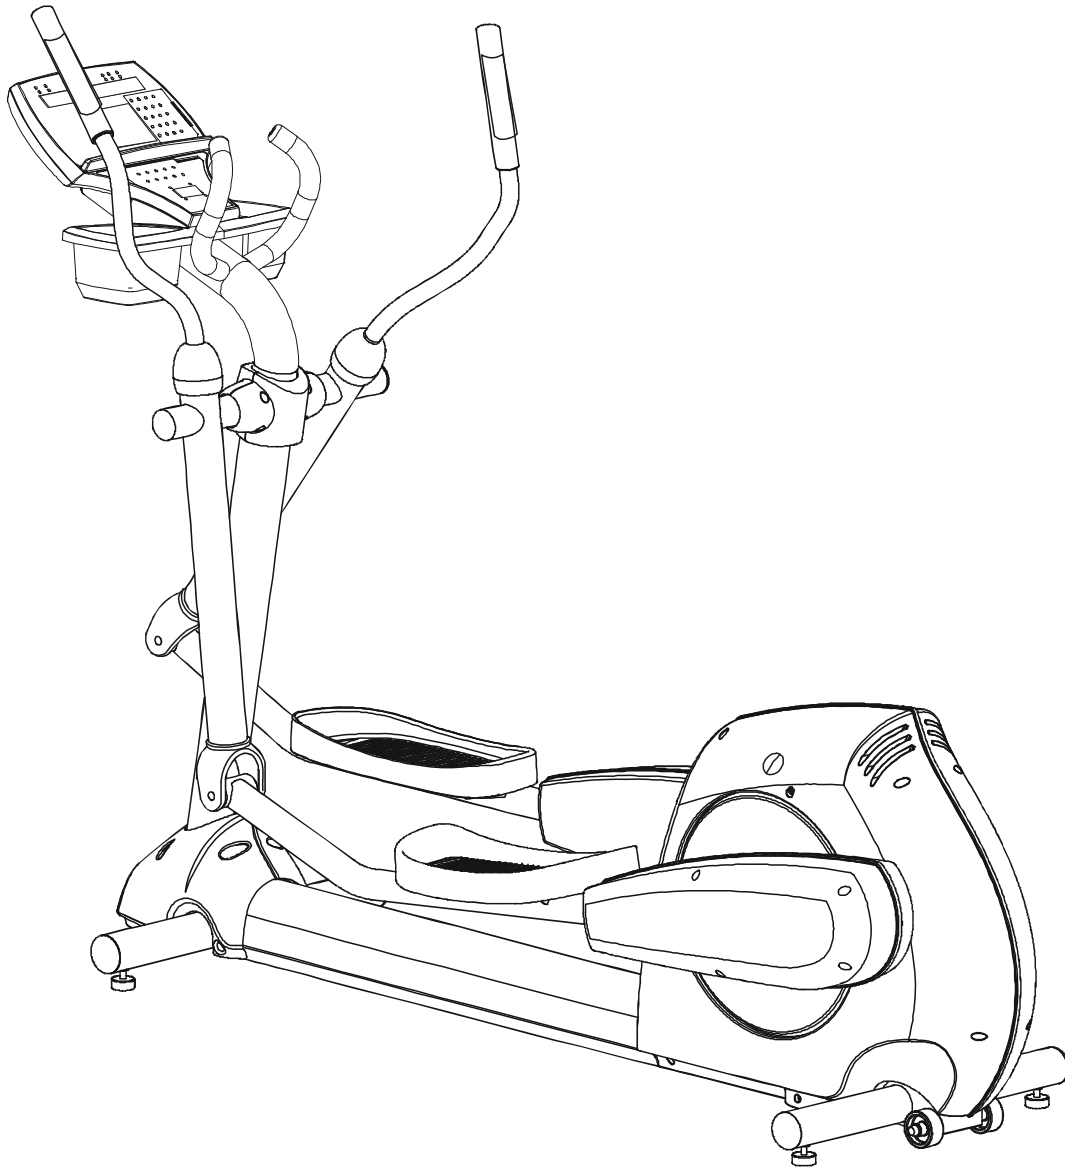

LifeFitness

ARCTIC SILVER CROSS-TRAINER X9i-0XXX-04

Customer Support Services
PARTS MANUAL revised 4 March 2010

X9I ARCTIC SILVER CROSS-TRAINER
REFERENCES

X9-0XXX-04
S/N AXQ100000 and up

OPERATION MANUAL	M051-00K20-B320
SERVICE MANUAL	M051-00K61-A110
ARCTIC SILVER TOUCH UP PAINT: SPRAY CAN .5 OZ BOTTLE W/APPLICATOR .33 OZ PEN	0017-00008-0204 0017-00008-0205 0017-00008-0206
STEALTH GRAY TOUCH UP PAINT (FOR ROCKER ARMS): SPRAY CAN .5 OZ BOTTLE W/APPLICATOR	0017-00008-0199 0017-00008-0198
HARDWARE BAG	AK61-00197-0000
POWER SUPPLY, 9v	118E-00001-0165

The X9-0XXX-04 has both Telemetry and LifePulse sensors for Heart Rate.

X9I ARCTIC SILVER CROSS-TRAINER
CONTENTS

X9-0XXX-04
S/N AXQ100000 and up

	Page
DRIVE BELTS AND ALTERNATOR.....	4
CONSOLE SUPPORT ASSEMBLY.....	5
CONSOLE ASSEMBLY	6
ROLLER ASSEMBLY	7
CRANKSHAFT ASSEMBLY.....	8
DRIVE LINKAGE ASSEMBLY.....	9
ANTI-LIFT BRACKET AND OUTER PEDAL COVERS.....	10
FRAME ASSEMBLY.....	11
CLEVIS AND FRONT FRAME COVERS	12
PEDAL LEVER ASSEMBLY.....	13
ROCKER ARM COVERS	14
ROCKER ARM ASSEMBLY.....	15
REAR DRIVE SHROUDS W/DECALS.....	16
UPPER ARM / HEART RATE ASSEMBLY	17
CABLES.....	18

X9i ARCTIC SILVER CROSS-TRAINER
DRIVE BELTS AND ALTERNATOR

X9-0XXX-04
S/N AXQ100000 and up

**X9i ARCTIC SILVER CROSS-TRAINER
CONSOLE SUPPORT ASSEMBLY**

**X9-0XXX-04
S/N AXQ10000 and up**

X9i ARCTIC SILVER CROSS-TRAINER
CONSOLE ASSEMBLY