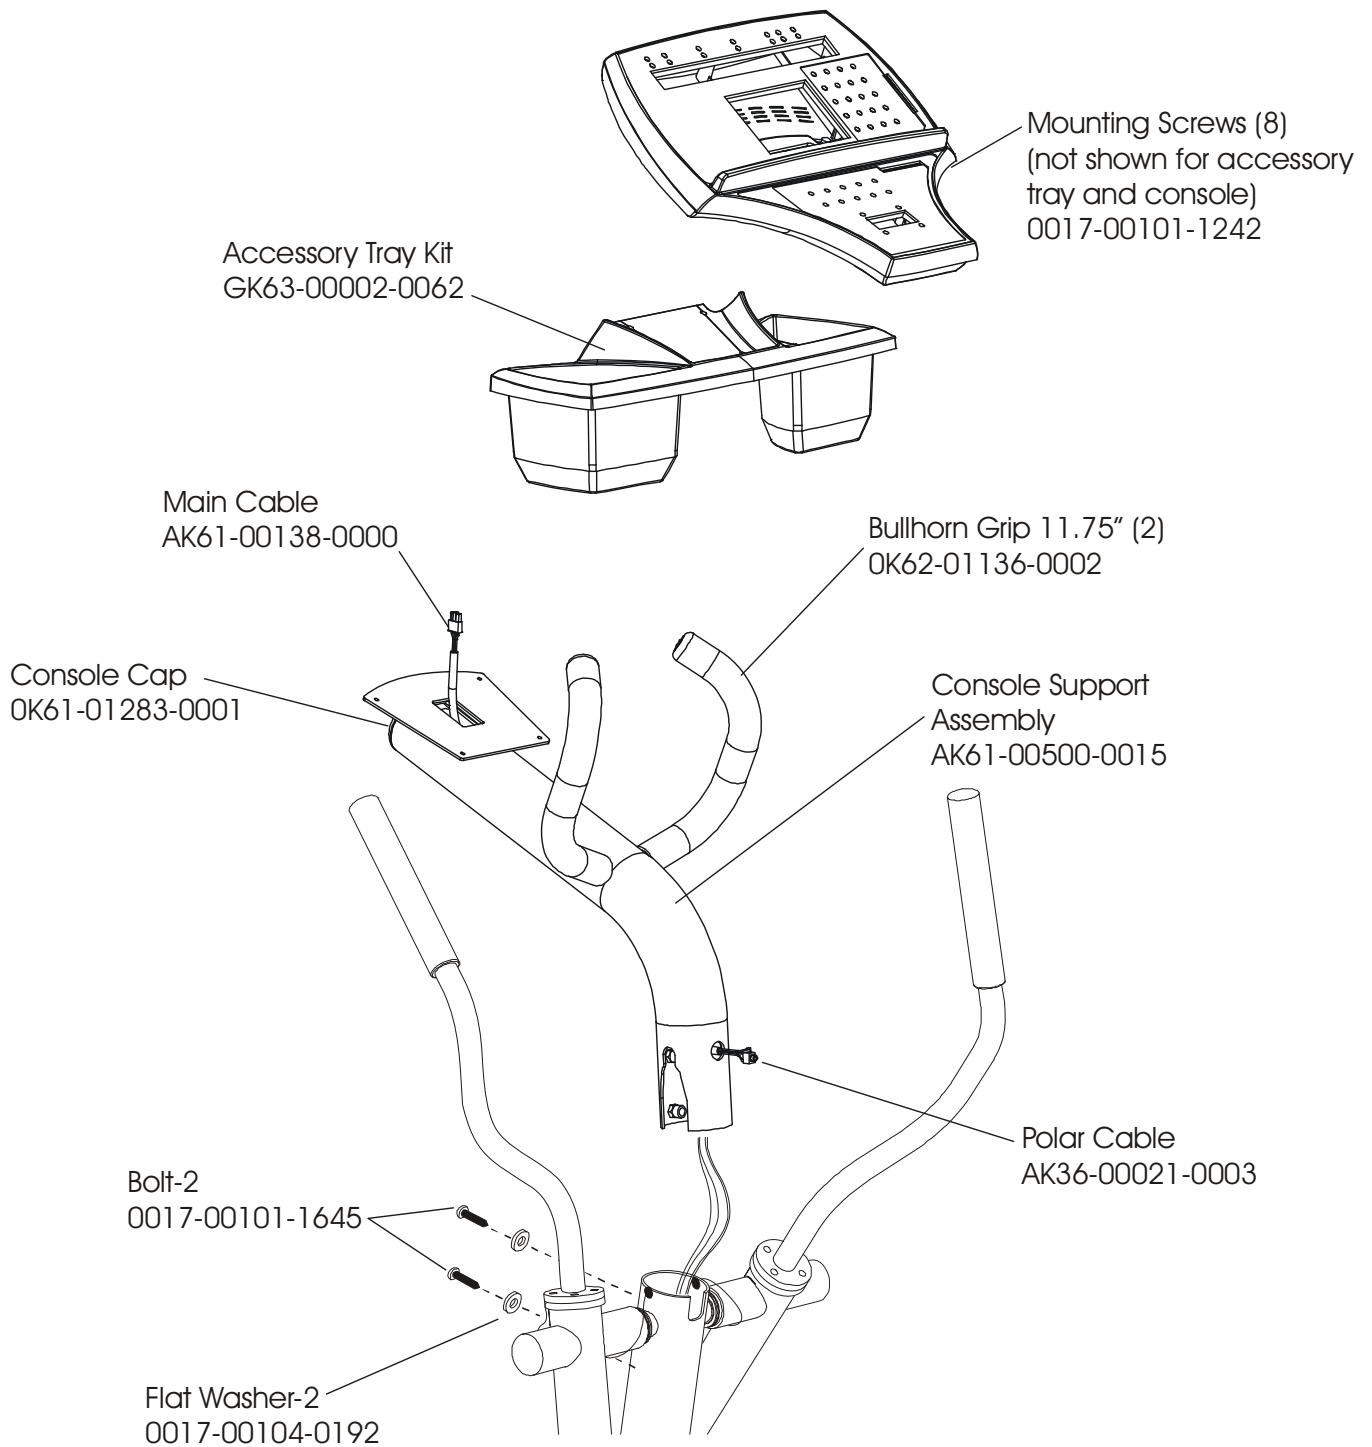

LifeFitness

ARCTIC SILVER CROSS-TRAINER X9i-0XXX-04

Customer Support Services
PARTS MANUAL revised 4 March 2010

X9I ARCTIC SILVER CROSS-TRAINER
REFERENCES

X9-0XXX-04
S/N AXQ100000 and up

OPERATION MANUAL	M051-00K20-B320
SERVICE MANUAL	M051-00K61-A110
ARCTIC SILVER TOUCH UP PAINT: SPRAY CAN .5 OZ BOTTLE W/APPLICATOR .33 OZ PEN	0017-00008-0204 0017-00008-0205 0017-00008-0206
STEALTH GRAY TOUCH UP PAINT (FOR ROCKER ARMS): SPRAY CAN .5 OZ BOTTLE W/APPLICATOR	0017-00008-0199 0017-00008-0198
HARDWARE BAG	AK61-00197-0000
POWER SUPPLY, 9v	118E-00001-0165

The X9-0XXX-04 has both Telemetry and LifePulse sensors for Heart Rate.

X9I ARCTIC SILVER CROSS-TRAINER
CONTENTS

X9-0XXX-04
S/N AXQ100000 and up

	Page
DRIVE BELTS AND ALTERNATOR.....	4
CONSOLE SUPPORT ASSEMBLY.....	5
CONSOLE ASSEMBLY	6
ROLLER ASSEMBLY	7
CRANKSHAFT ASSEMBLY.....	8
DRIVE LINKAGE ASSEMBLY.....	9
ANTI-LIFT BRACKET AND OUTER PEDAL COVERS.....	10
FRAME ASSEMBLY.....	11
CLEVIS AND FRONT FRAME COVERS	12
PEDAL LEVER ASSEMBLY.....	13
ROCKER ARM COVERS	14
ROCKER ARM ASSEMBLY.....	15
REAR DRIVE SHROUDS W/DECALS.....	16
UPPER ARM / HEART RATE ASSEMBLY	17
CABLES.....	18

X9i ARCTIC SILVER CROSS-TRAINER
DRIVE BELTS AND ALTERNATOR

X9-0XXX-04
S/N AXQ100000 and up

**X9i ARCTIC SILVER CROSS-TRAINER
CONSOLE SUPPORT ASSEMBLY**

**X9-0XXX-04
S/N AXQ10000 and up**

X9i ARCTIC SILVER CROSS-TRAINER
CONSOLE ASSEMBLY