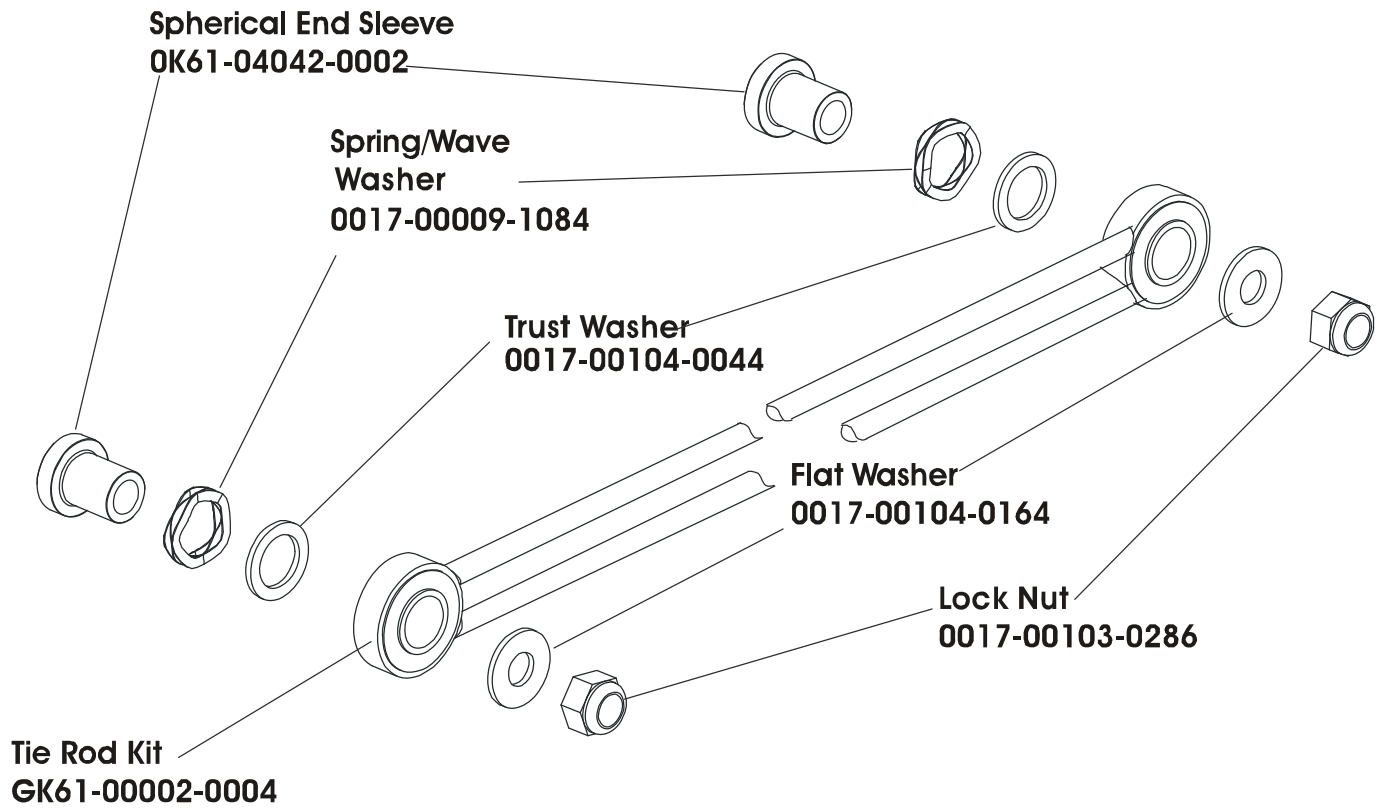

X9i ARCTIC SILVER CROSS-TRAINER
ROLLER ASSEMBLY

X9-0XXX-04
S/N AXQ10000 and up

DRIVE LINKAGE ASSEMBLY

S/N AXQ100000 and up

FRAME ASSEMBLY

S/N AXQ10000 and up

CLEVIS & FRONT FRAME COVERS

S/N AXQ10000 and up