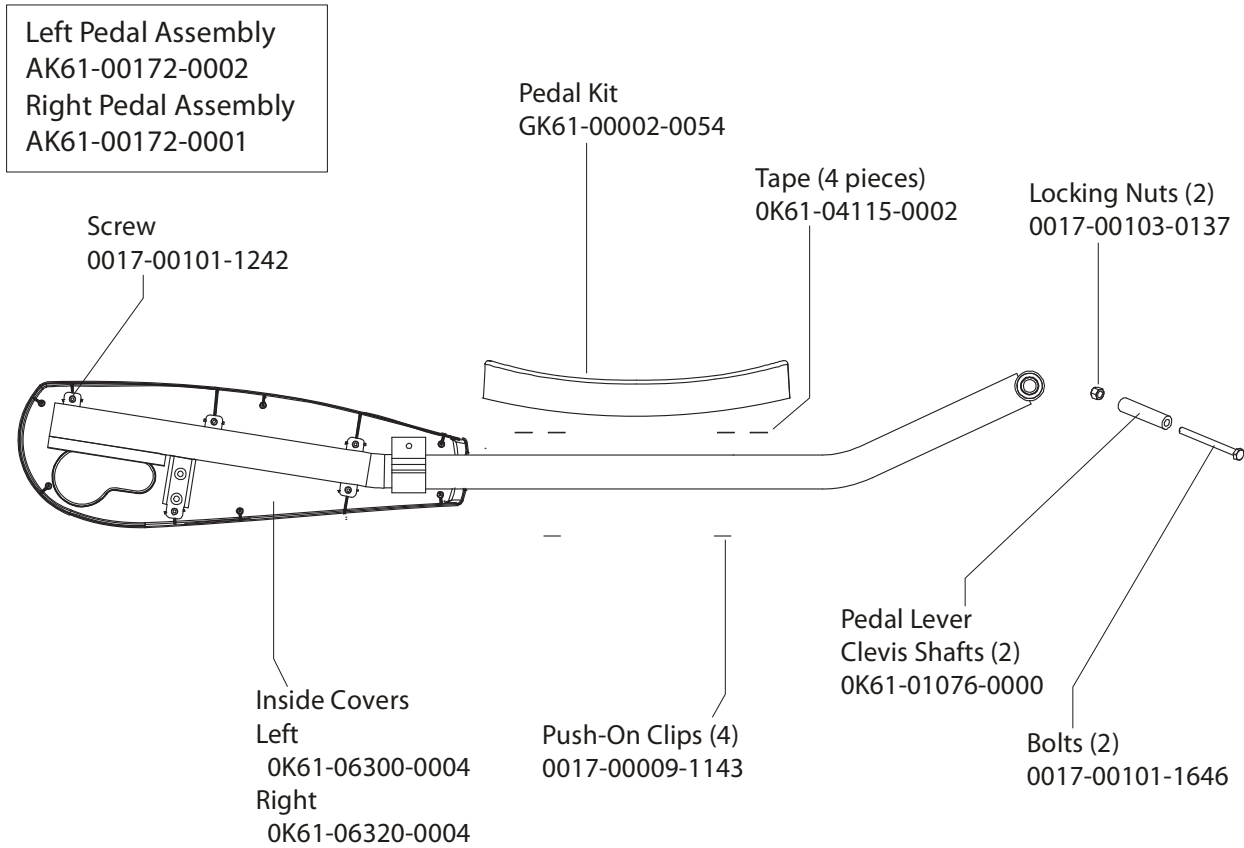

X9i ARCTIC SILVER CROSS-TRAINER

X9-0XXX-04

PEDAL LEVER ASSEMBLY

S/N AXQ100000 and up