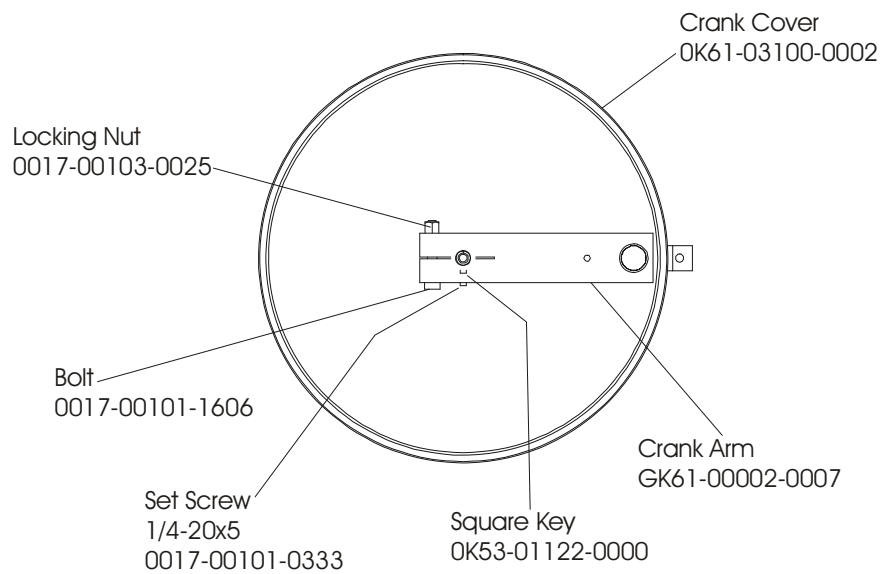

X9i ARCTIC SILVER CROSS-TRAINER
ROLLER ASSEMBLY

X9-0XXX-04
S/N AXQ10000 and up