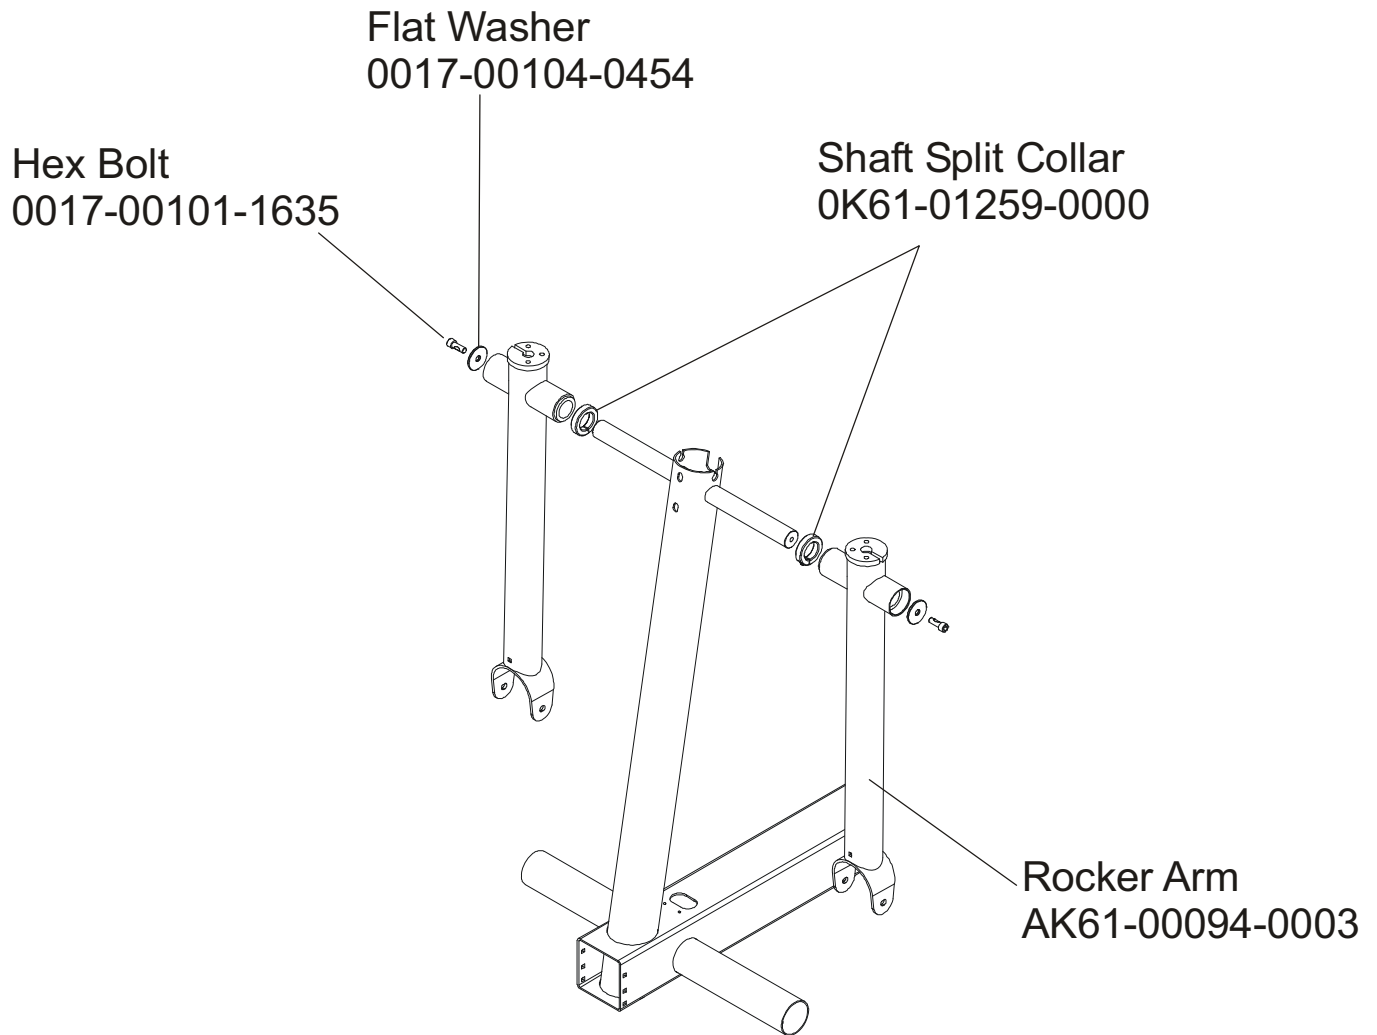

X9i ARCTIC SILVER CROSS-TRAINER

X9-0XXX-04

PEDAL LEVER ASSEMBLY

S/N AXQ100000 and up

ROCKER ARM COVERS

S/N AXQ10000 and up

ROCKER ARM ASSEMBLY

S/N AXQ100000 and up