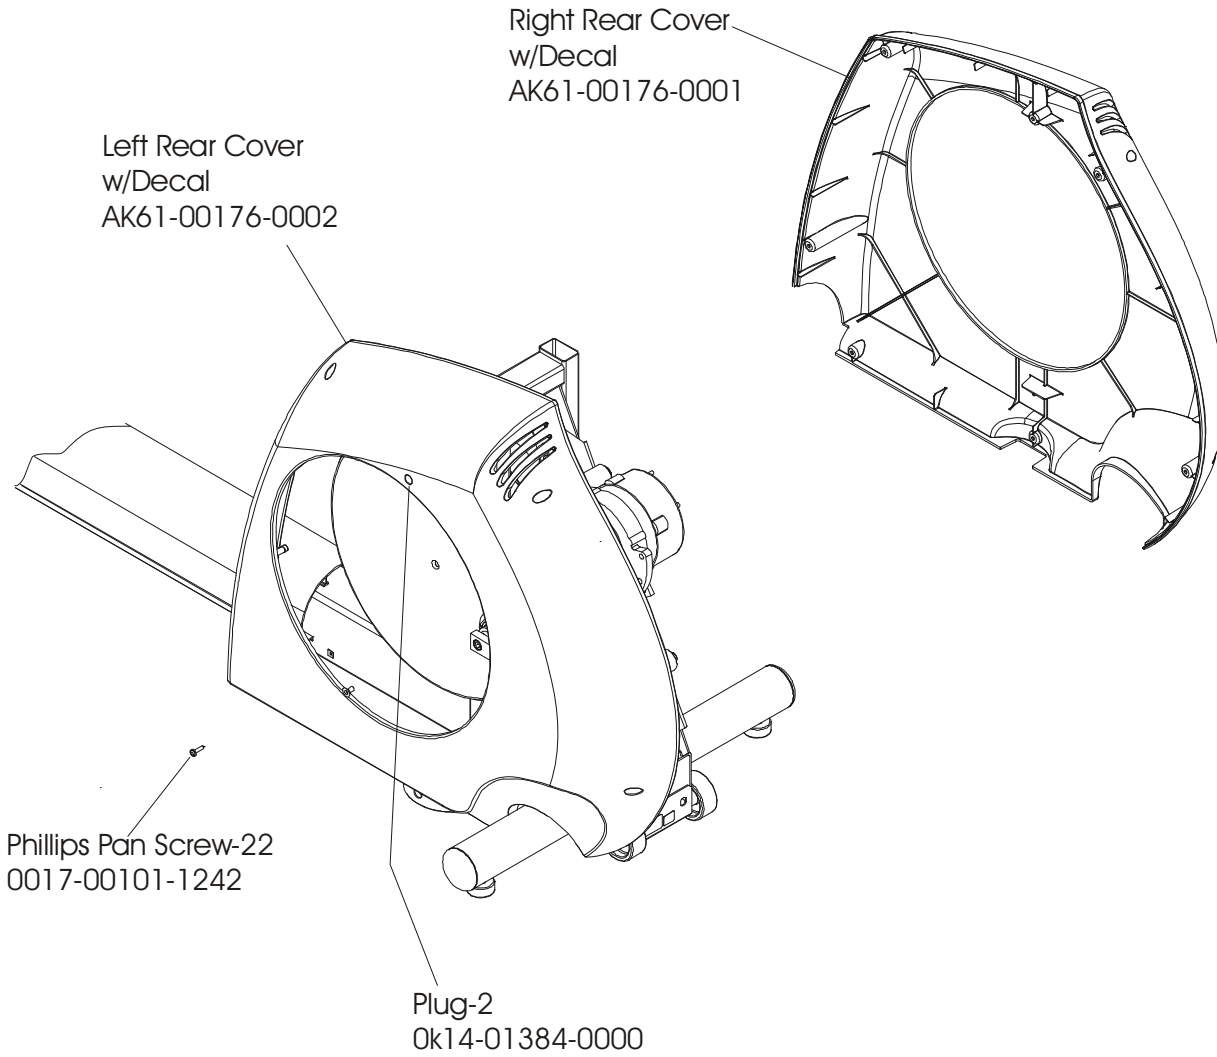

X9i ARCTIC SILVER CROSS-TRAINER

X9-0XXX-04

PEDAL LEVER ASSEMBLY

S/N AXQ100000 and up

ROCKER ARM COVERS

S/N AXQ10000 and up

ROCKER ARM ASSEMBLY

S/N AXQ100000 and up