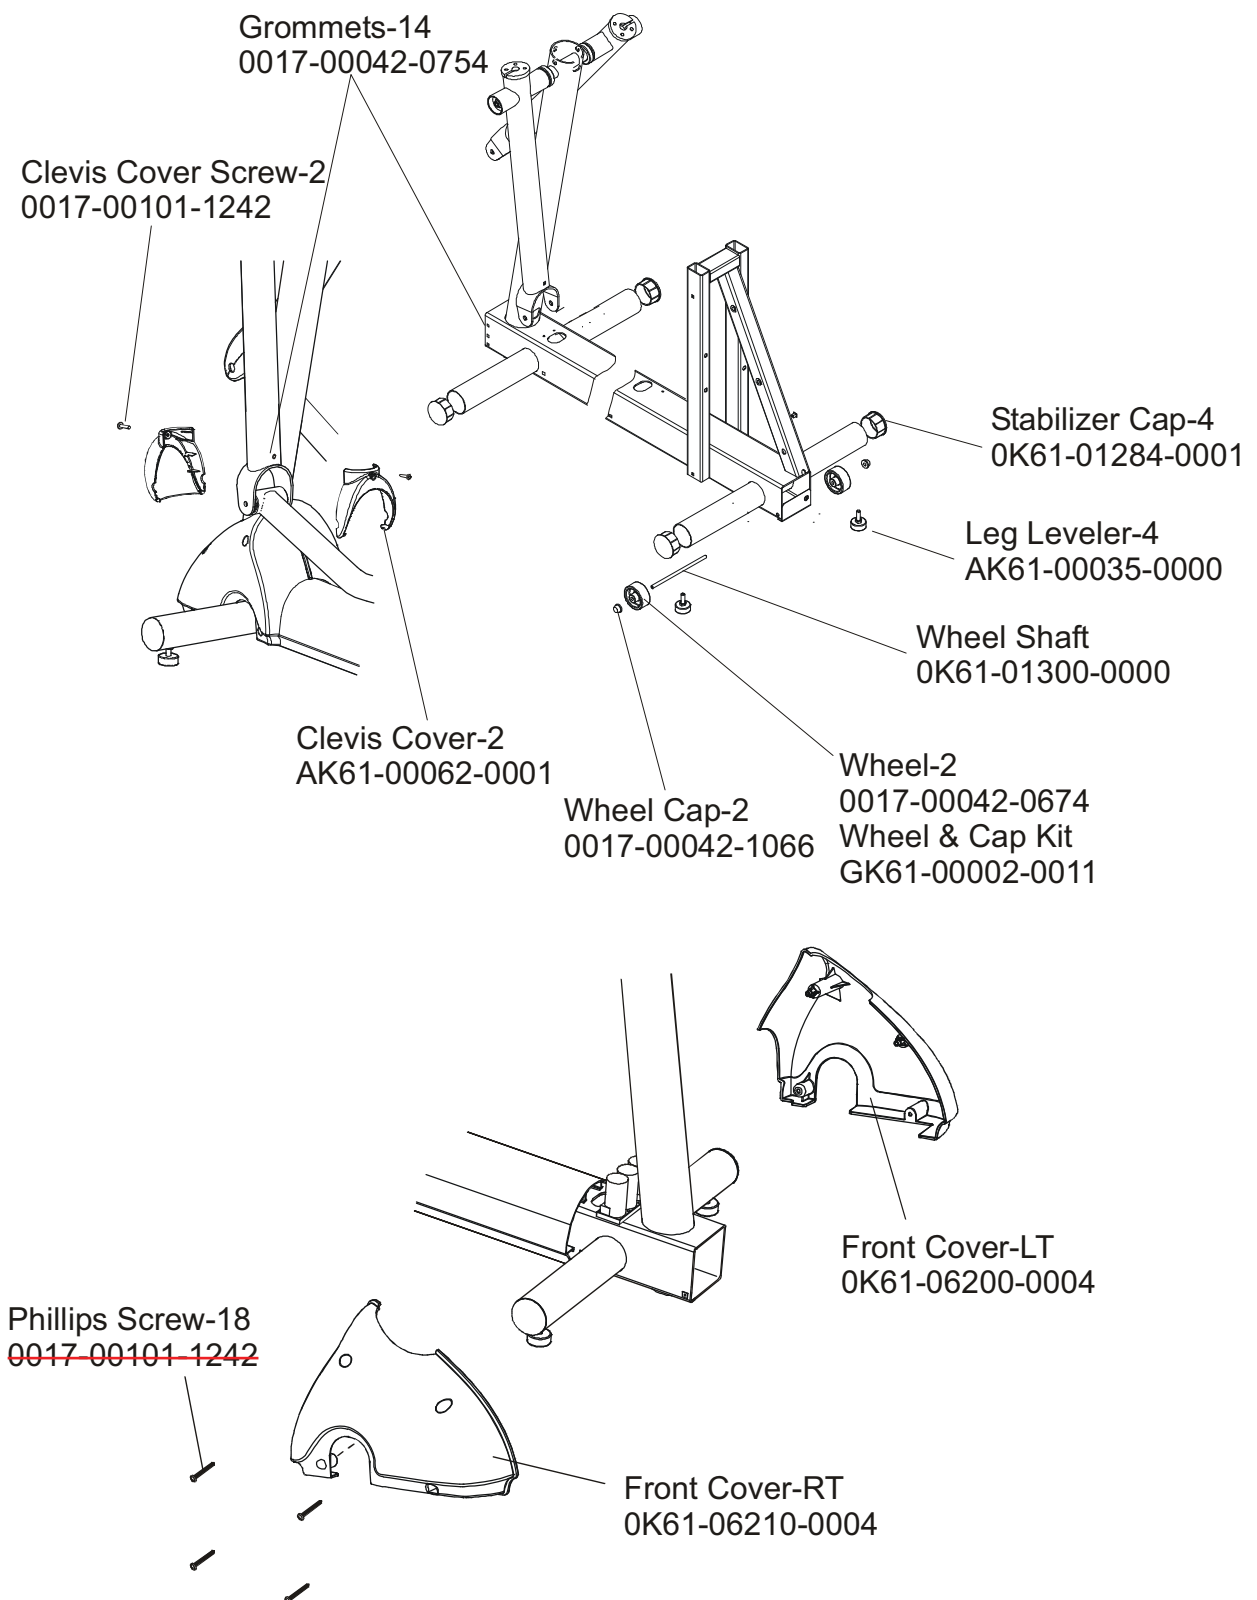

X9i ARCTIC SILVER CROSS-TRAINER
ROLLER ASSEMBLY

X9-0XXX-04
S/N AXQ10000 and up

DRIVE LINKAGE ASSEMBLY

S/N AXQ100000 and up

FRAME ASSEMBLY

S/N AXQ10000 and up

CLEVIS & FRONT FRAME COVERS

S/N AXQ10000 and up