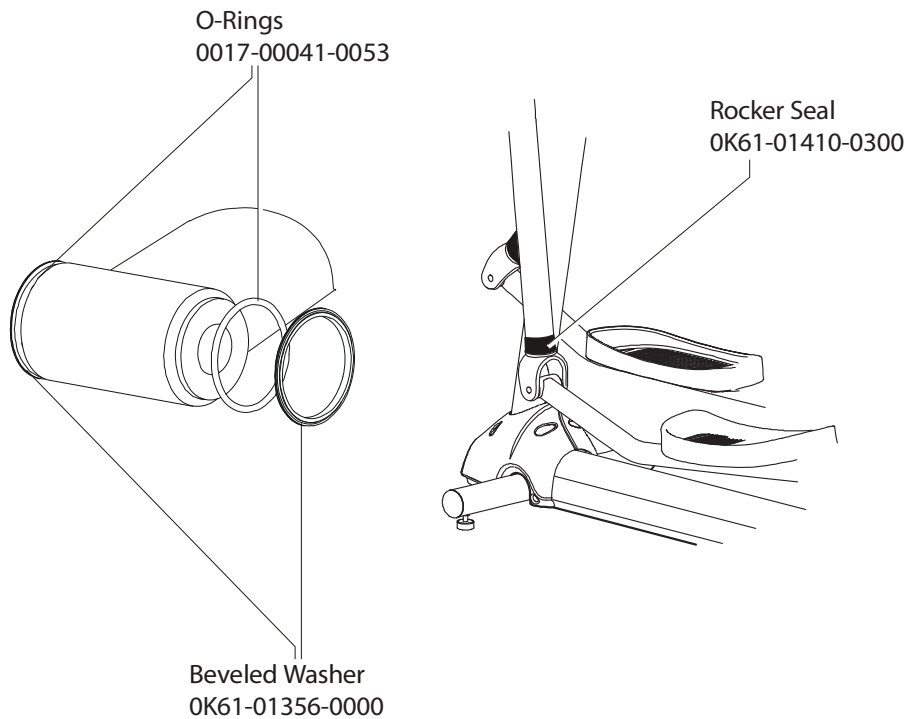

X9i ARCTIC SILVER CROSS-TRAINER

X9-0XXX-04

PEDAL LEVER ASSEMBLY

S/N AXQ100000 and up