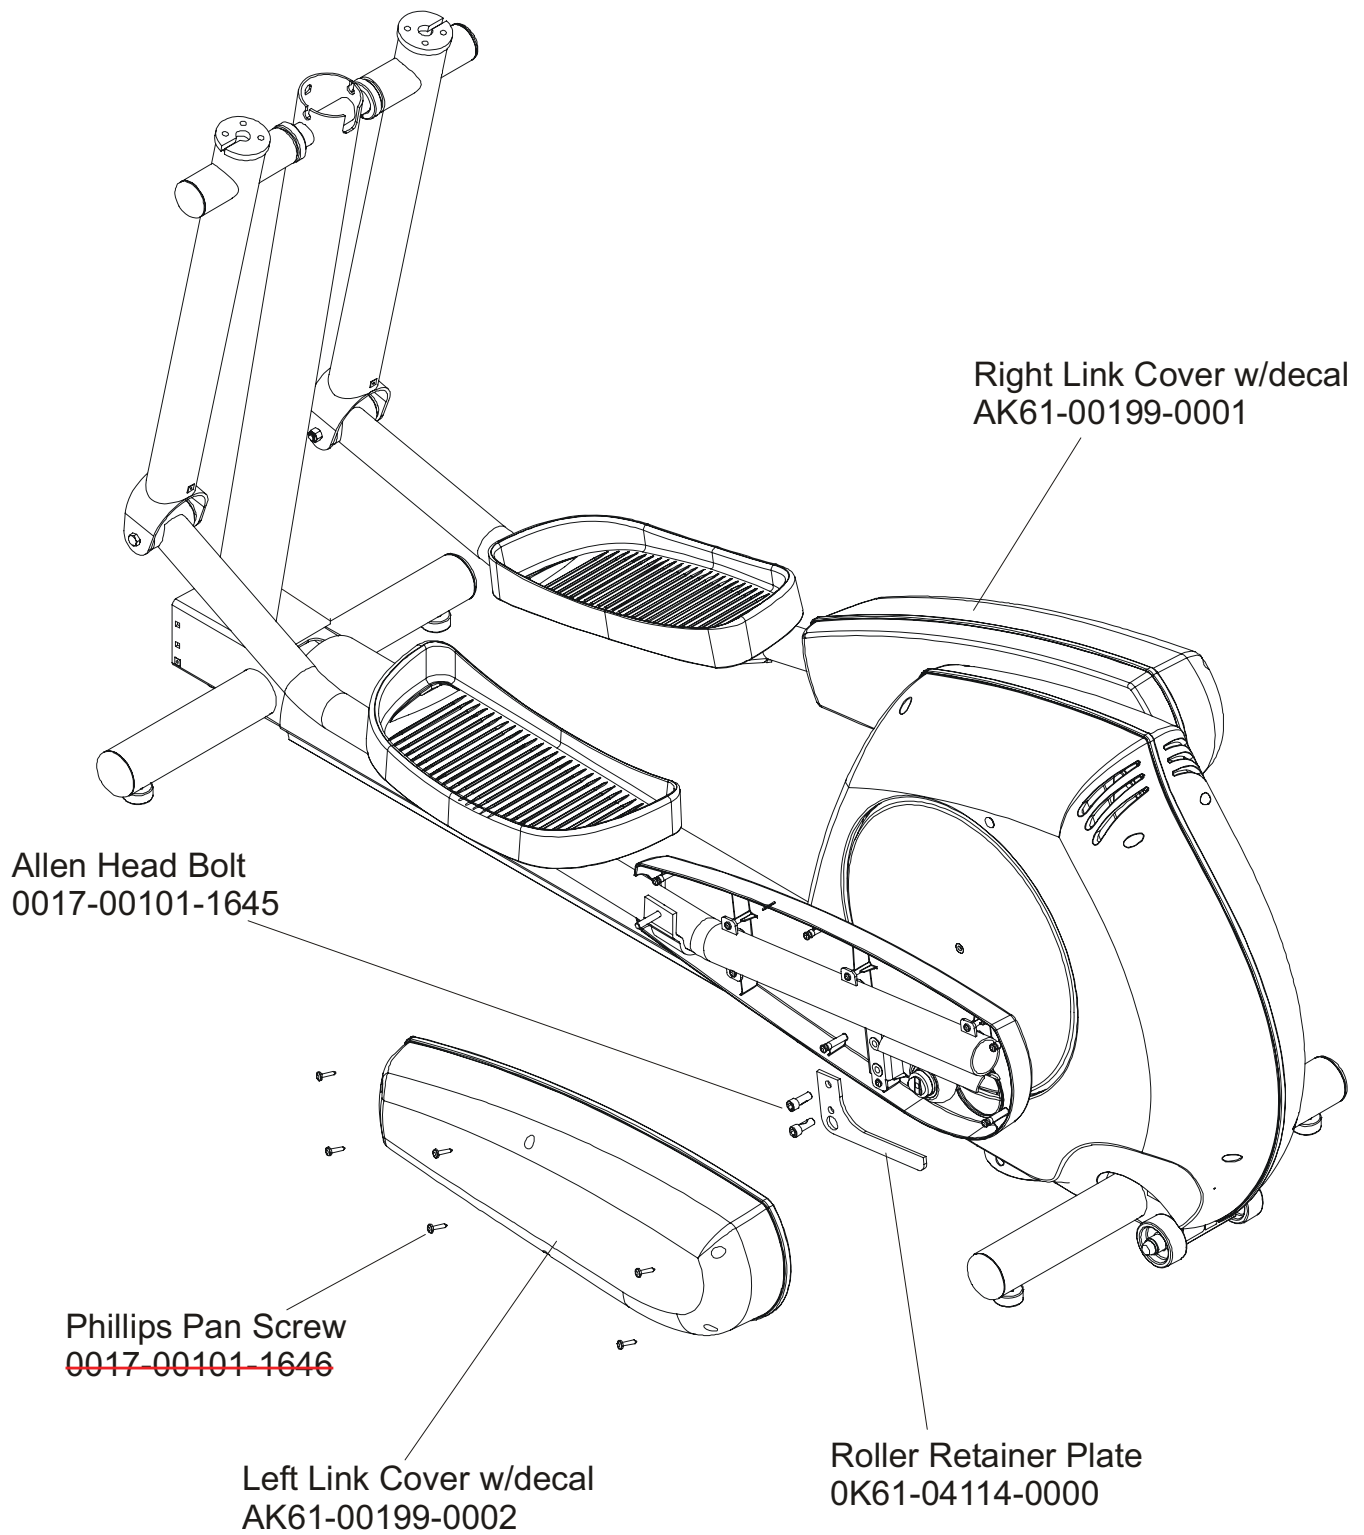

X9i ARCTIC SILVER CROSS-TRAINER
ROLLER ASSEMBLY

X9-0XXX-04
S/N AXQ10000 and up

DRIVE LINKAGE ASSEMBLY

S/N AXQ100000 and up

FRAME ASSEMBLY

S/N AXQ10000 and up

CLEVIS & FRONT FRAME COVERS

S/N AXQ10000 and up